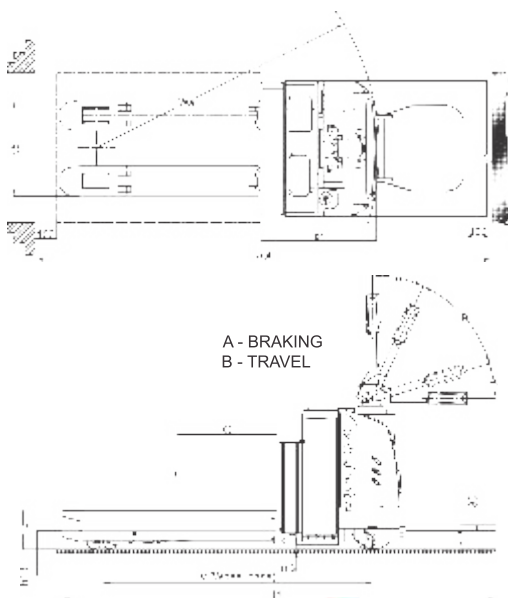

## BATTERY OPERATED PALLET TRUCK

CAPACITY 2000 kgs

@ 600 mm load center

**AC Version**

- Belly Button
- Horn
- Direction Switch
- Lower
- Lift

**WVE**  
Series

PRESENT PERFECT,  
FUTURE READY

DIMENSIONS		UNIT	
Power Unit			Electric
Operation			Stand-on
Load Capacity	Q(kg)		2000
Load Center	C(mm)		600
Wheelbase	Y(mm)		1495
Width across fork	b5		570 / 685
Maximum Fork Height	h3 mm		210
Fork lowered height	h13 mm		85
Length of face of forks (Platform close / open)	l2 mm		710 / 1200
Overall width	b1 mm		800
Overall length unladen (Platform close / open)	l1 mm		1925 / 2415
Ground clearance center of wheelbase	m2 mm		40
Turning radius (Platform close / open)	Wa mm		1640 / 2120
Ast (1200x800 pallet) closed platform	mm		2150